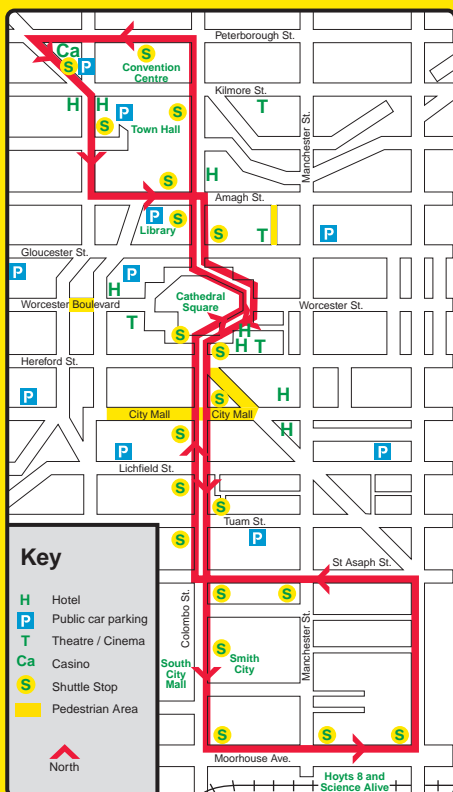

the Shuttle

- Victoria Sq
- City Mall
- South City
- Smiths City
- Polytechnic
- Town Hall
- Casino
- Hoyts 8
- Countdown
- Cathedral Sq

FREE Central City Transport

Smiths City

CHRISTCHURCH
CITY COUNCIL - YOUR PEOPLE - YOUR CITY

red bus

Time Table Info

Day	10 Minute Frequency	15 Minute Frequency
Mon - Thur	7.30am - 7pm	7pm - 10.30pm
Friday	7.30am - 10.30pm	
Saturday	8am - 10.30pm	
Sunday & Public Holidays	10am - 5pm	5pm - 8pm

This service does not operate on New Years Day, Good Friday, Christmas Day and Boxing Day.